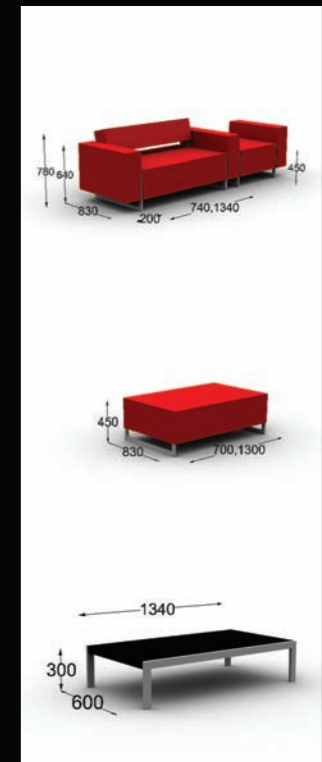

# BOX

Design: Harri Korhonen

Box is a connectable sofa system that consists of individual elements or joined together with an intermediate leg and/or armrest. The shape is timeless and logical which makes it suitable for lobbies in hotels, offices, banks etc. Can also be used in private homes thanks to the good sitting comfort.