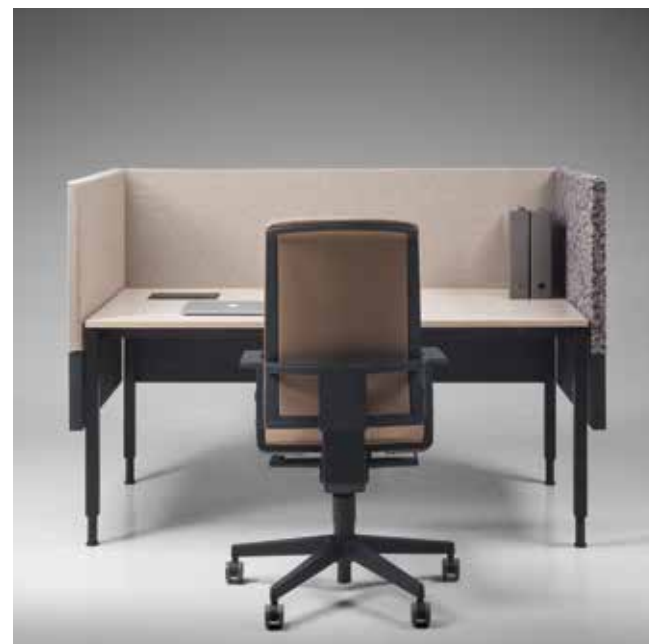

LAUASIRMIID • DESK SCREENS • ПЕРЕГОРОДКИ
ДЛЯ РАБОЧИХ СТОЛОВ

FEVK140545
FEVK160545
FEVK180545

FEEK080845
FEEK140845
FEEK160845
FEEK180845

FEVK140545L
FEVK160545L
FEVK180545L

FEEK080845L
FEEK140845L
FEEK160845L
FEEK180845L

FEVK0605

FEVK0605L

FEVK131245

FEVK131245L