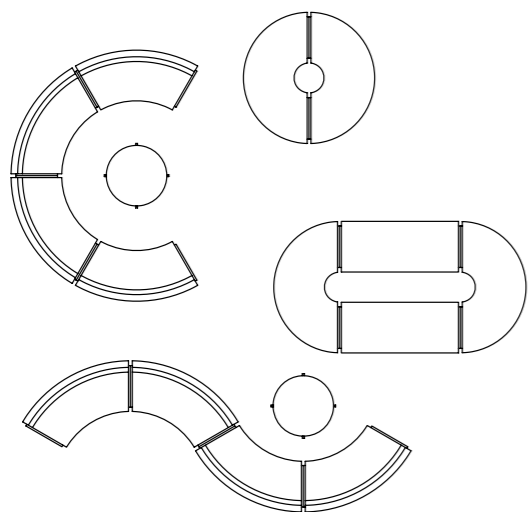

**ZEETA** collection consists of module sofas and benches with clear and minimalistic design. It is possible to form endless combinations for waiting areas with various shapes and sizes. Two different colours of cover textile can be used to give sofas more exciting appearance. All Zeeta modules have possibility to add socket outlets for charging laptops or mobiles. There are also various sofa tables with different shapes, sizes and materials in Zeeta collection.

DIIVANID • SOFAS • ДИВАНЫ

PINGID • BENCHES • СКАМЕЙКИ

VANERPLAADID • MIDDLETOPS • РАЗДЕЛИТЕЛЬНЫЕ ПАНЕЛИ

DIIVANID • SOFAS • ДИВАНЫ

VANN pistikupesale •  
VESSEL for socket outlet •  
ВАННОЧКА для электрического  
модуля  
metall • metal • металл  
RAL9005 must • black • черный