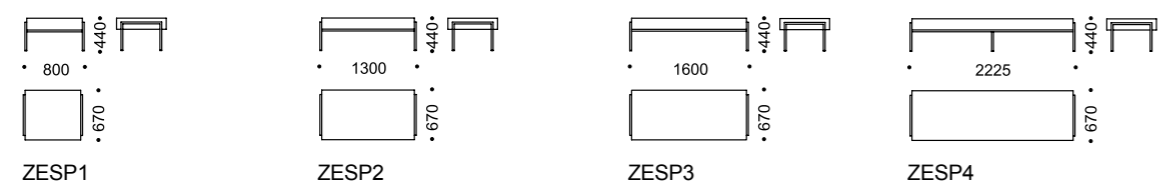

PINGID • BENCHES • СКАМЕЙКИ